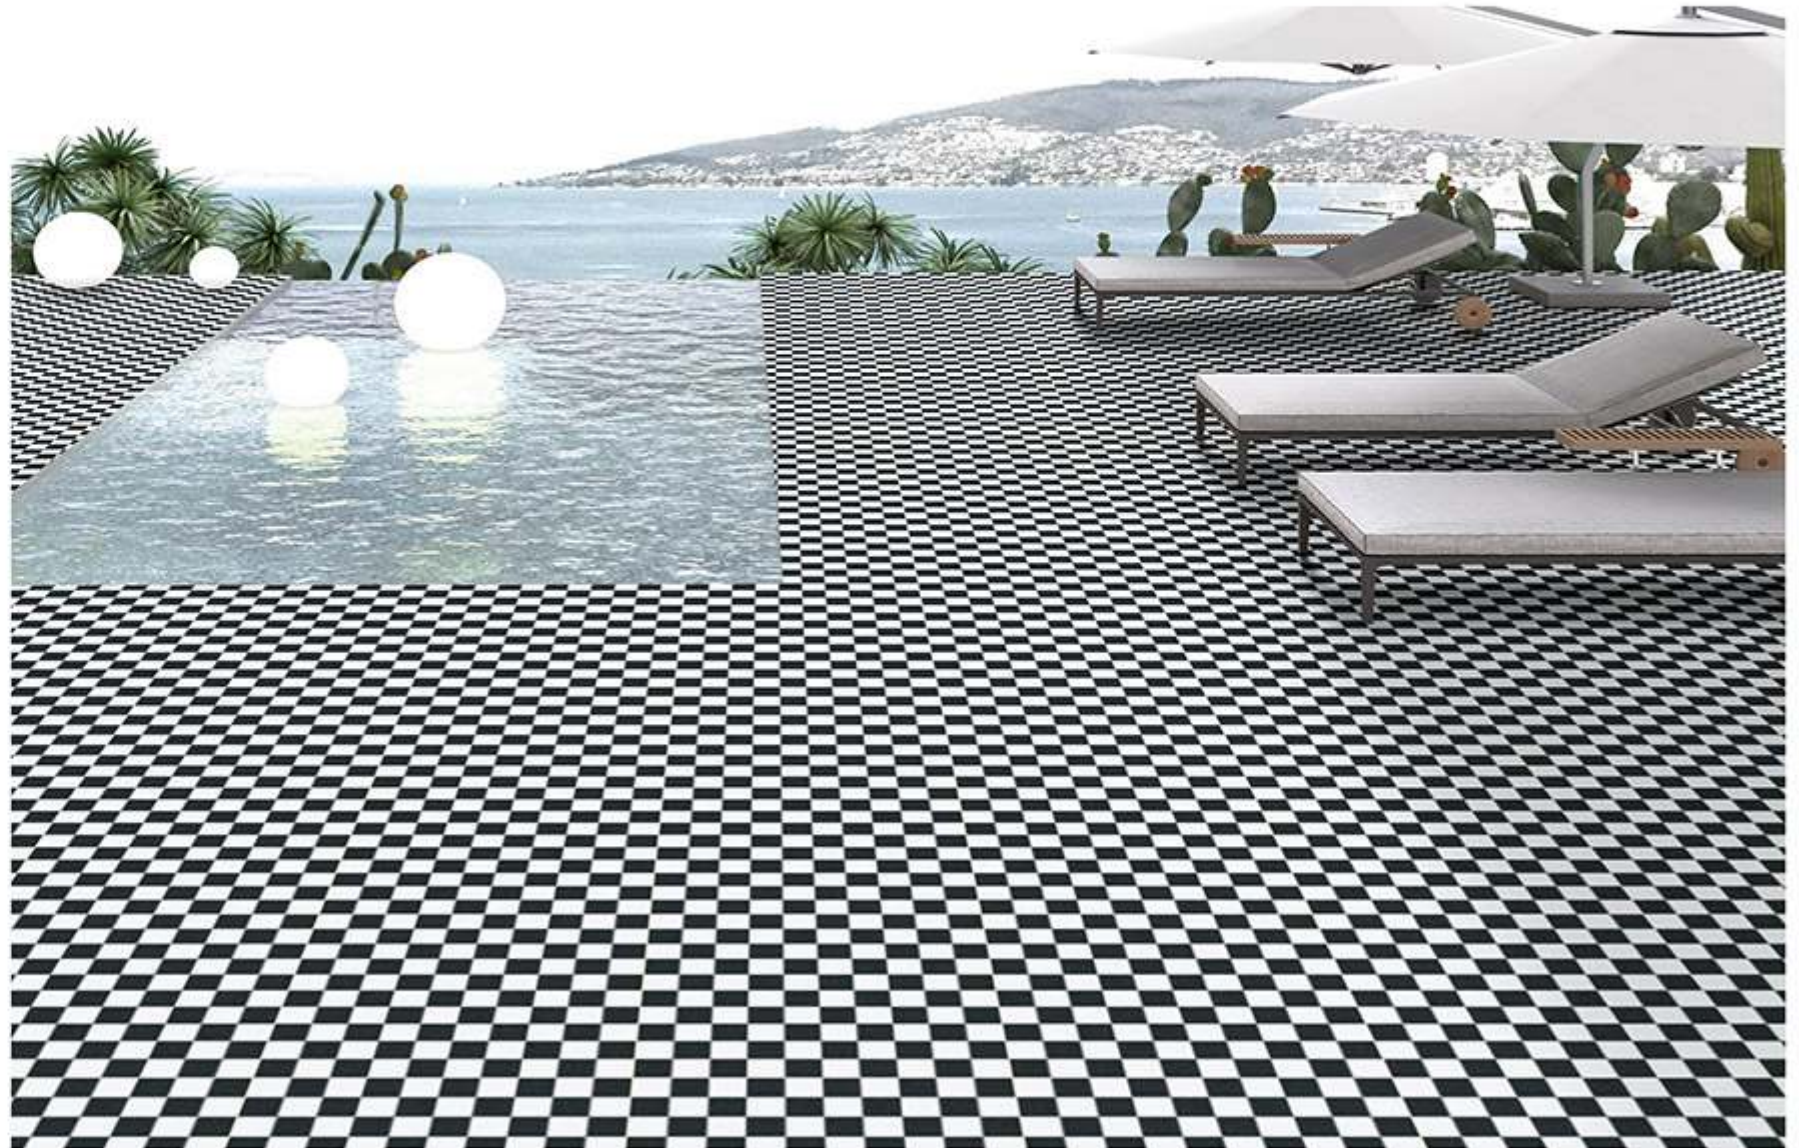

Zero  
Maintenance

Eco  
Friendly

PLAIN<sup>SERISE</sup>

400x400MM | VITRIFIED  
PARKING TILES

PL-128

Applicable On  
Wall & Floor

HD  
Clarity

Random  
Design